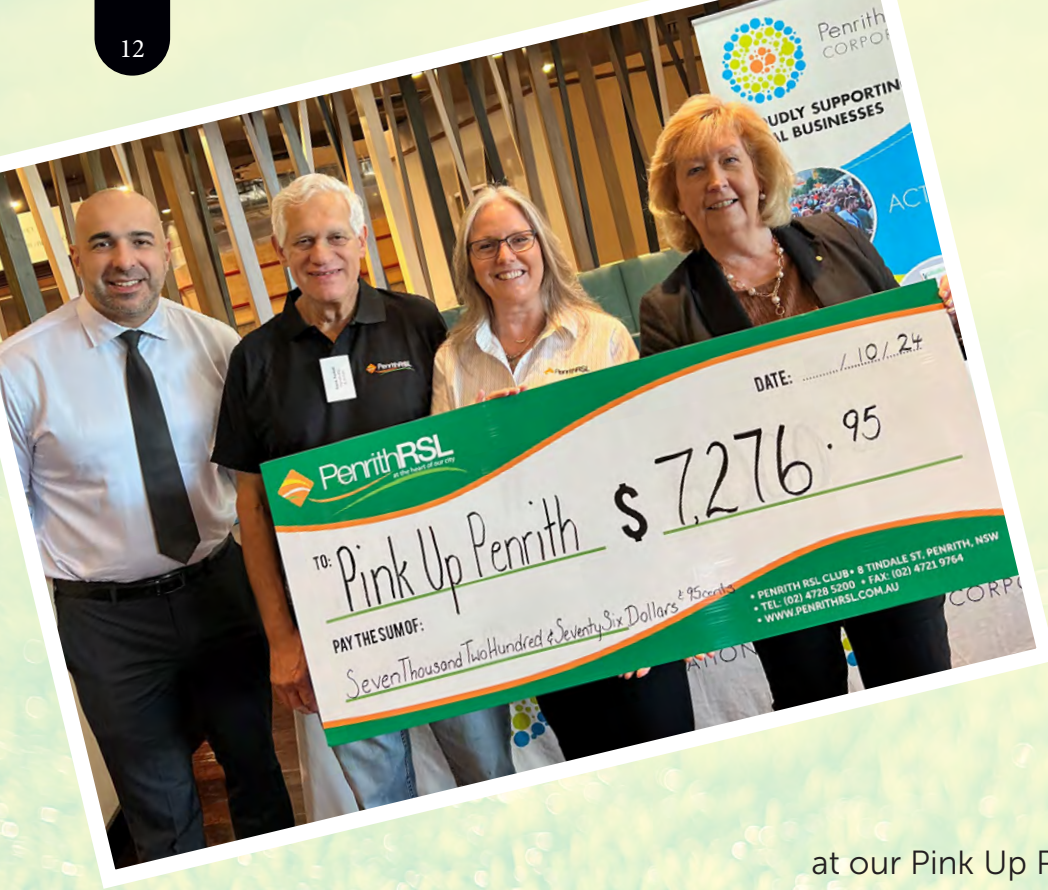

Located in the Tindale Street Foyer

**Closes: Wednesday
18th December 2024**

Ladies
CHRISTMAS
Catch Up

FEATURING THE:

THE FROCKS
 THE BAND THAT ROCKS

**SATURDAY
 21ST DEC.
 FROM 8PM**

**FREE
 EVENT**

**CHRISSY
 COCKTAILS**

- SANTAS HAT
- APPLE PIE
- RUM BALL

\$9

**FROSE
 COCKTAILS**

**4 PINES
 NEW WORLD
 PALE ALE
 LAUNCH**

@com

Pictured (left to right):
 Joseph Vitalone, Chief Finance Officer; Frank Portelli, Chairman; Leanne Stokes, Marketing Manager, representing Penrith RSL Club, and Gai Hawthorn OAM, President and Ambassador of Pink Up Penrith

at our Pink Up Penrith Raffle held on Sunday 20th October, Pink Cocktails sold throughout October, we were proud to be able to donate \$7,276.95 to the Pink Up Penrith campaign.

Pink Up Penrith

Pink Up Penrith is now in it's 7th year and supports the McGrath Foundation to fund local Breast Care Nurses, currently there are five Breast Care nurses appointed to Nepean Hospital. Penrith has raised over \$350,000 and now has five McGrath Foundation Breast Care Nurses with a sixth nurse anticipated to start at Nepean Hospital in the coming months.